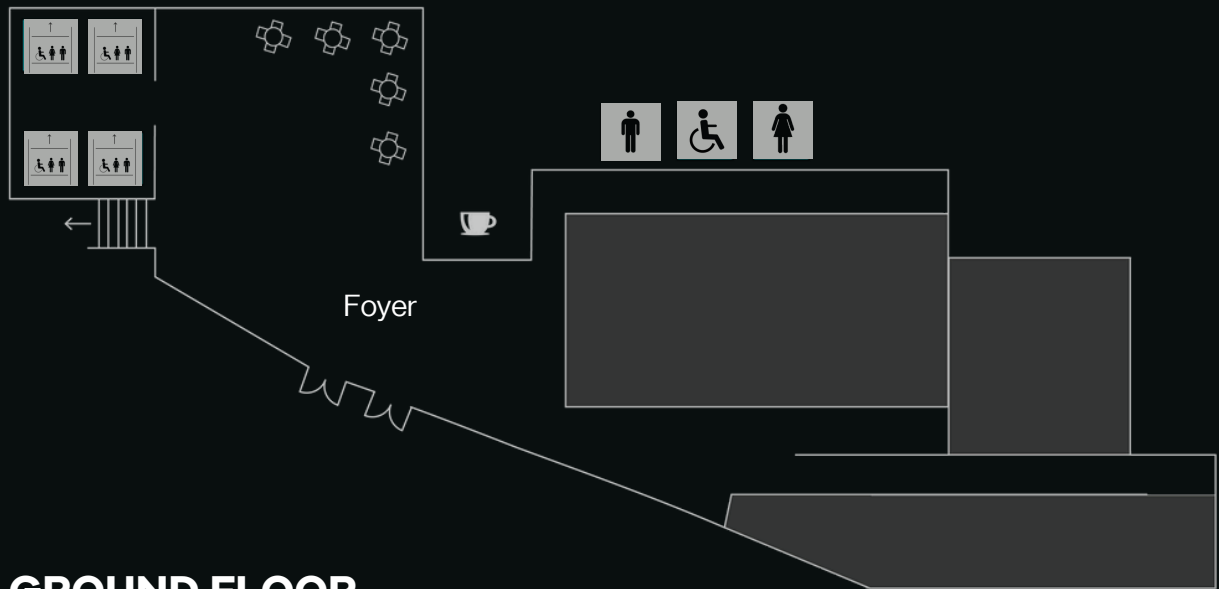

MOD. has free entry

VENUE SPACES

GROUND FLOOR

Foyer

300m² (pax. 140)

FIRST FLOOR

Studio A

50m² (pax. 18)