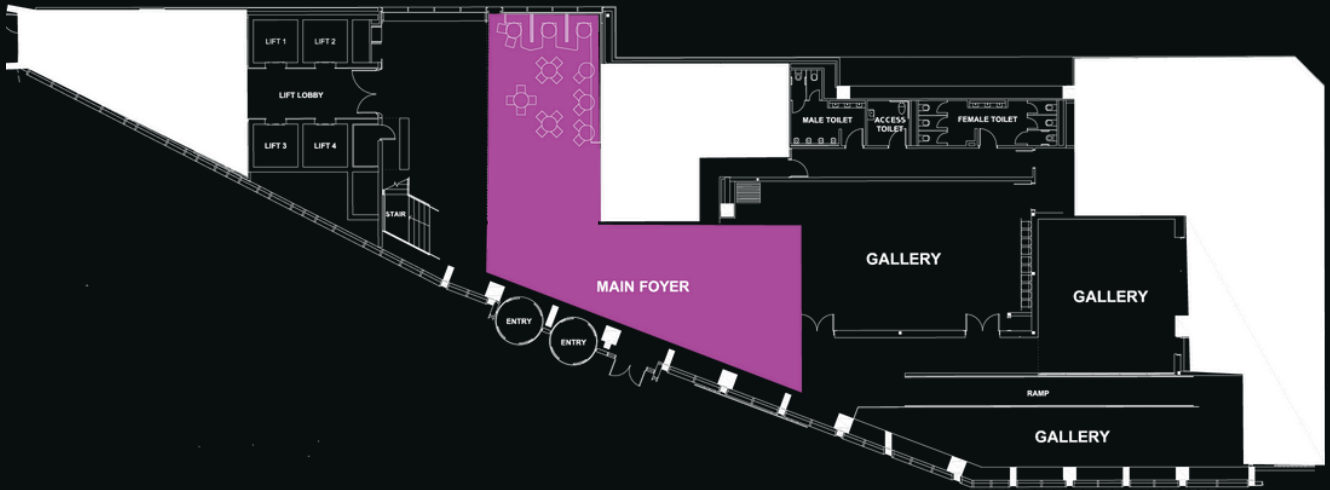

MOD. has free entry.

VENUE SPACES

GROUND FLOOR

Foyer 300m² (pax. 150)

FIRST FLOOR

Gould Gallery 100m² (pax. 50)
 Studio A 50m² (pax. 20)
 Studio B 35m² (pax. 20)
 Both Studio A & B 85m² (pax. 40)

AV EQUIPMENT