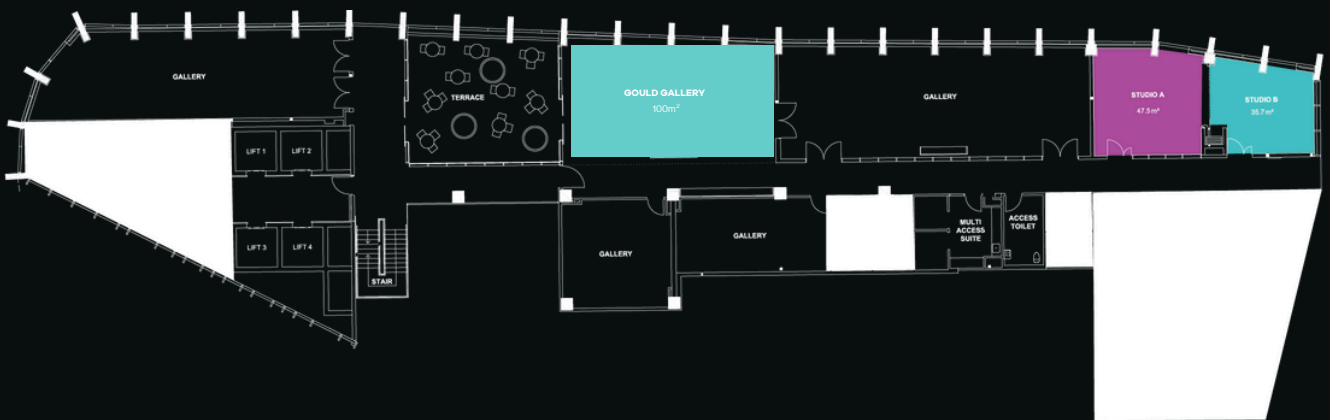

MOD. has free entry.

VENUE SPACES

GROUND FLOOR

Foyer 300m² (pax. 150)

FIRST FLOOR

Gould Gallery 100m² (pax. 50)
 Studio A 50m² (pax. 20)
 Studio B 35m² (pax. 20)
 Both Studio A & B 85m² (pax. 40)

AV EQUIPMENT