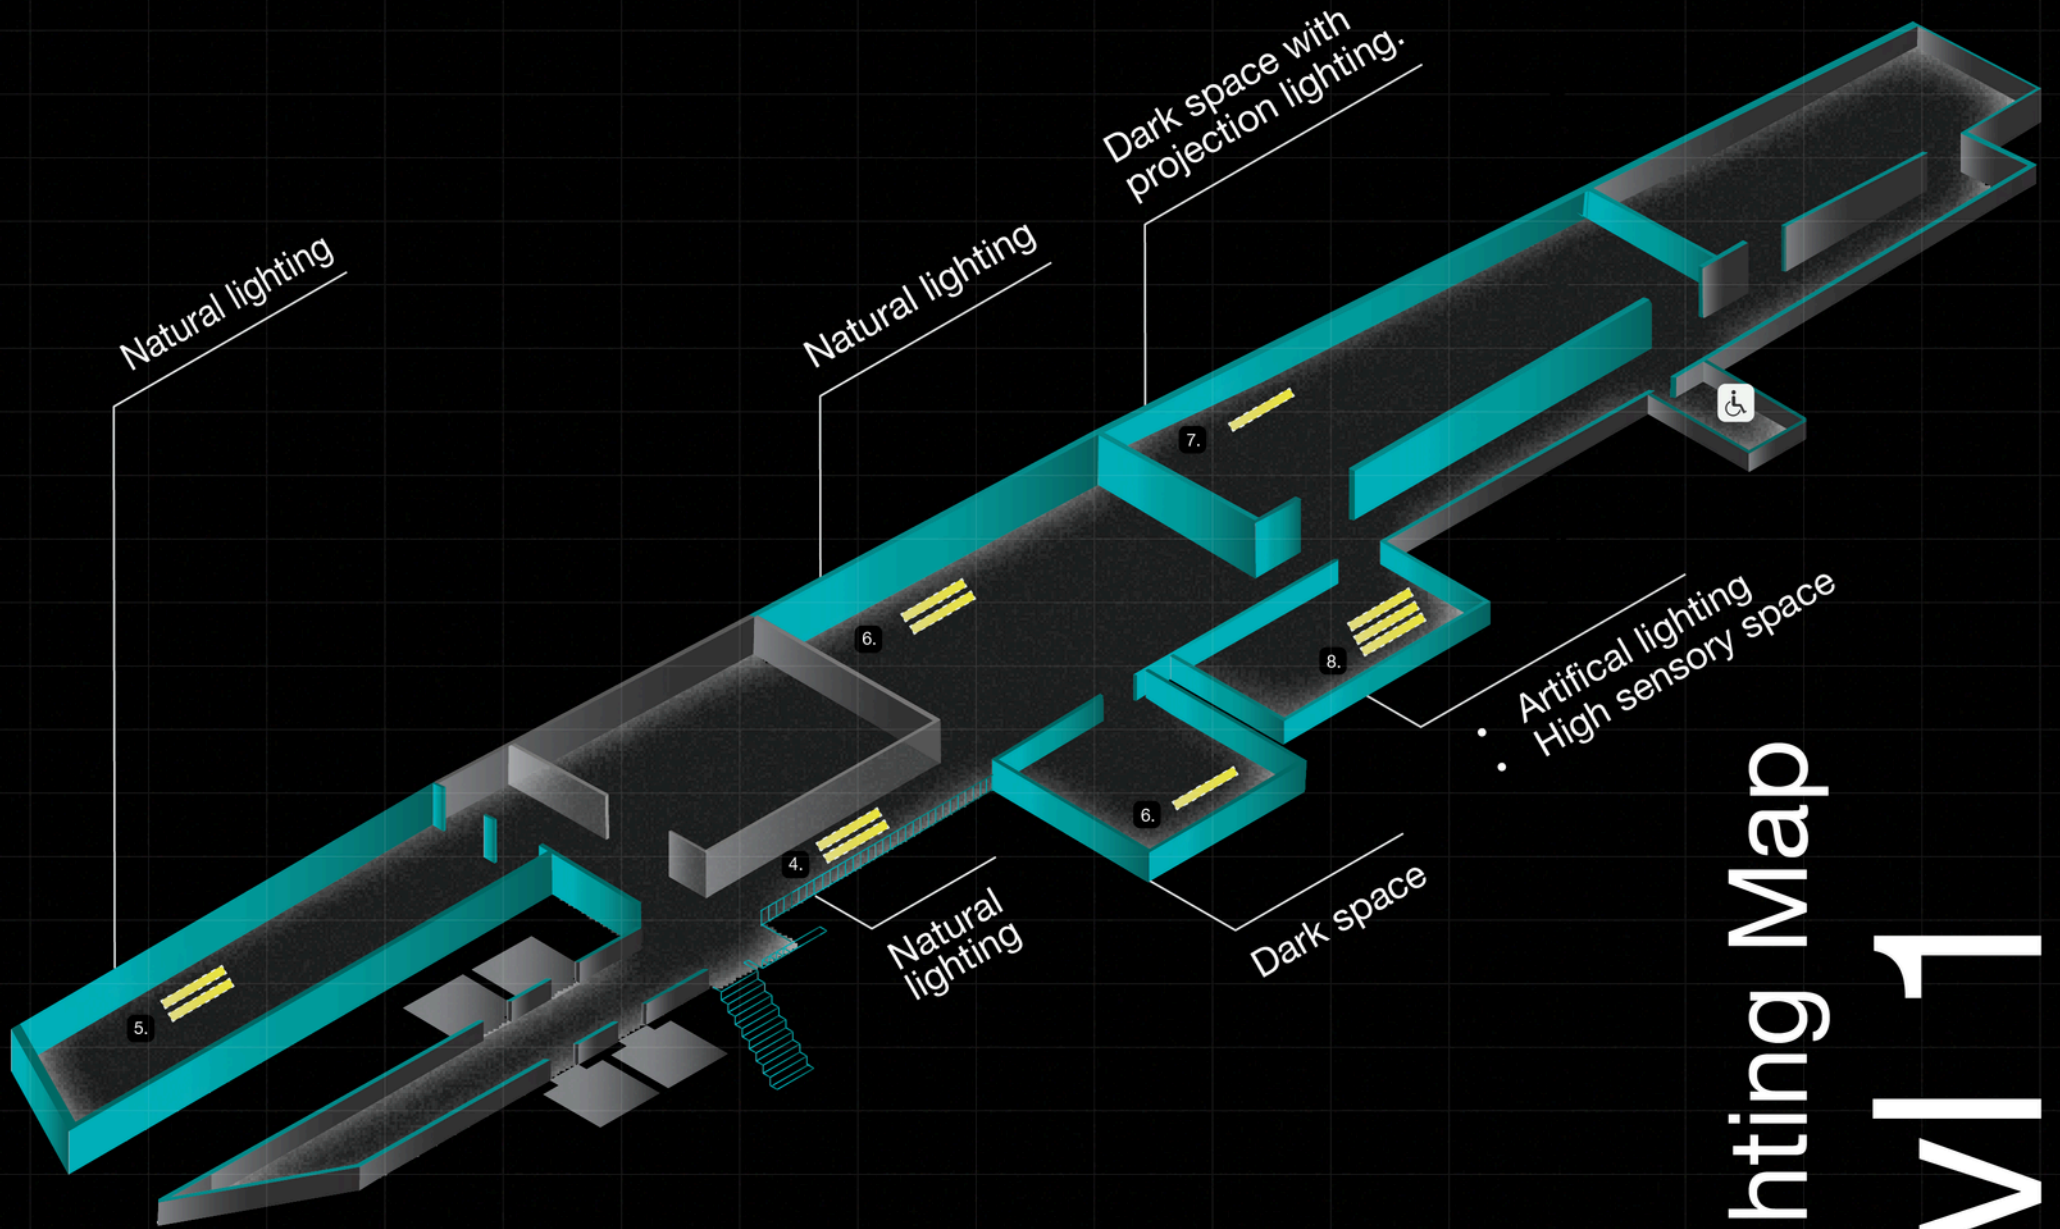

Medium

High

Sound Map

Lvl 1

Lighting Map GF

Dark  Natural  Artificial 

Dark

Natural

Artificial

• Artificial lighting
 • High sensory space

Lighting Map

LVL 1

Memory

The memory exhibit features scented elements.
If you are sensitive to fragrances, please the list of featured scented below.