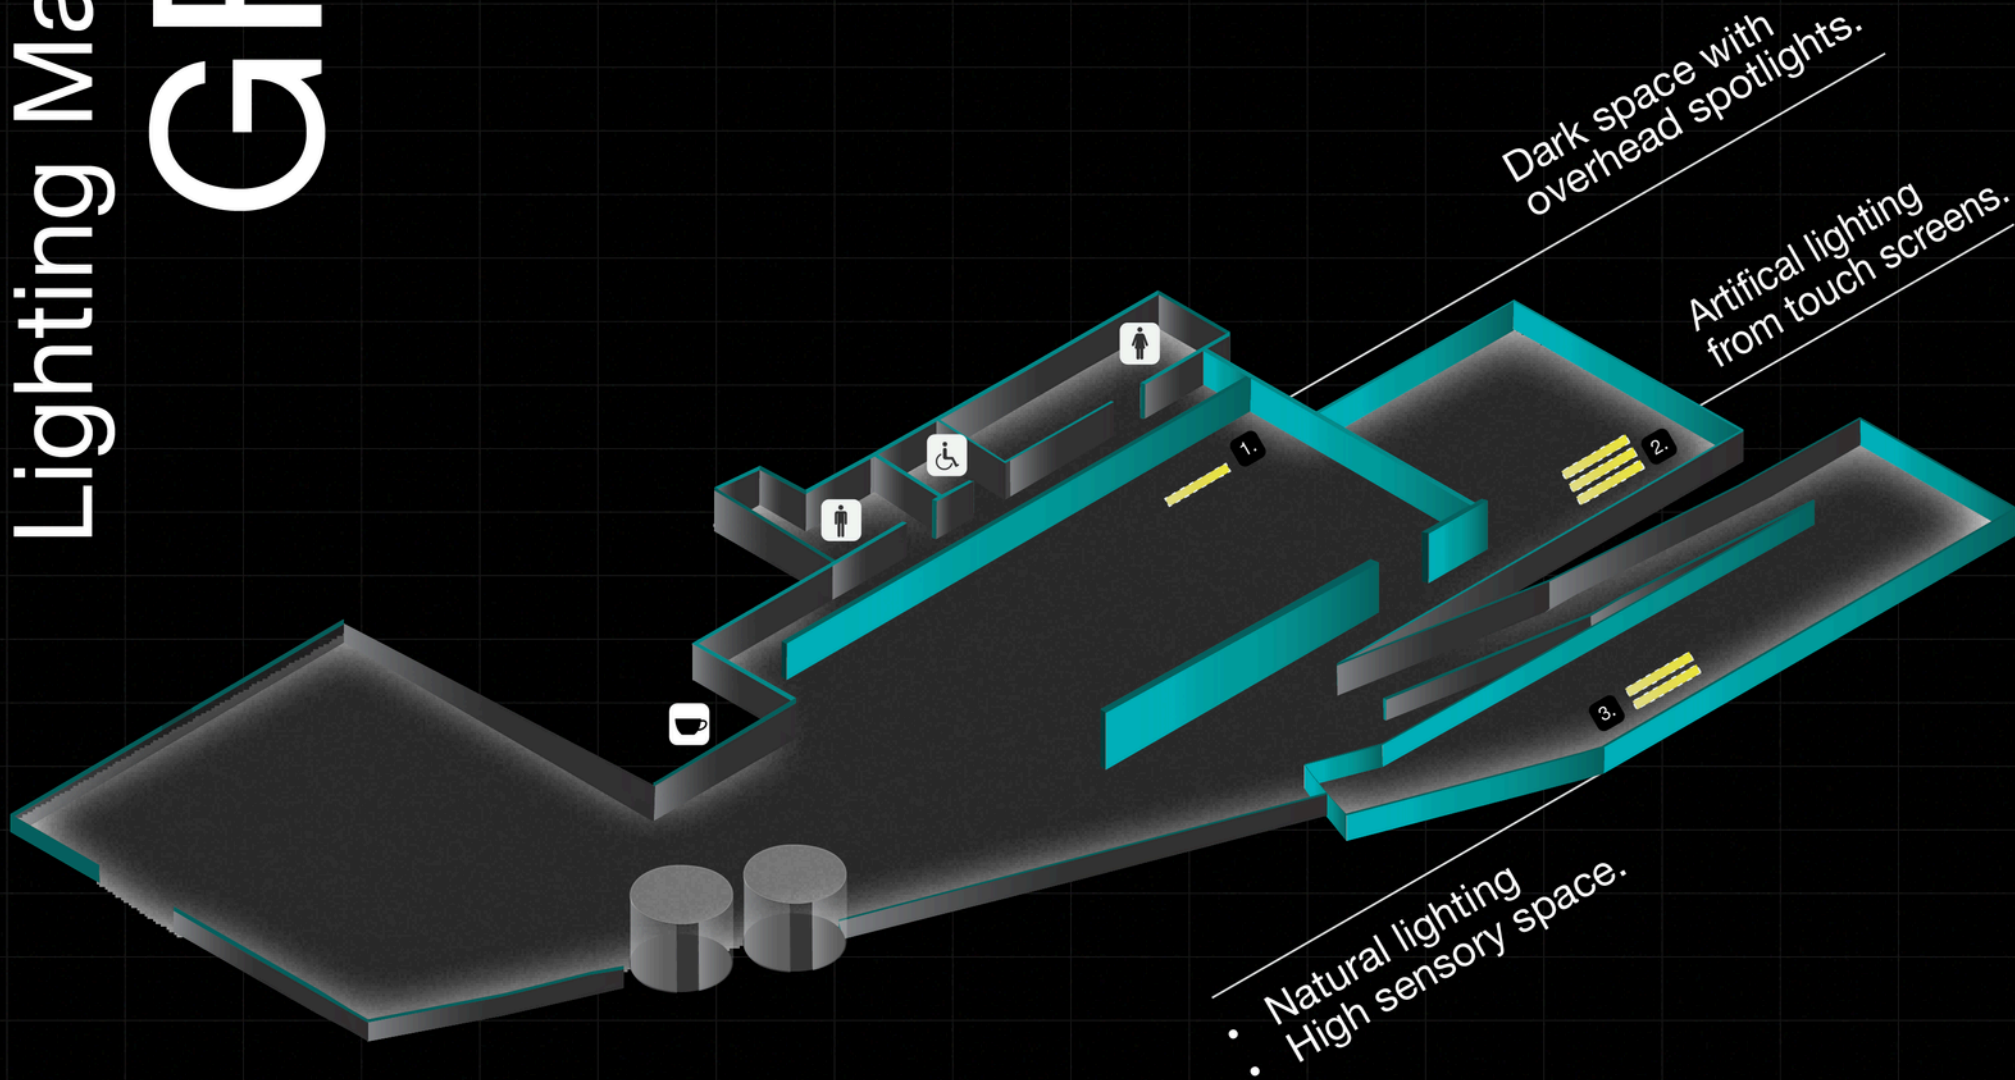

Medium

High

Sound Map

Lvl 1

Lighting Map GF

Dark  Natural  Artificial 

Dark

Natural